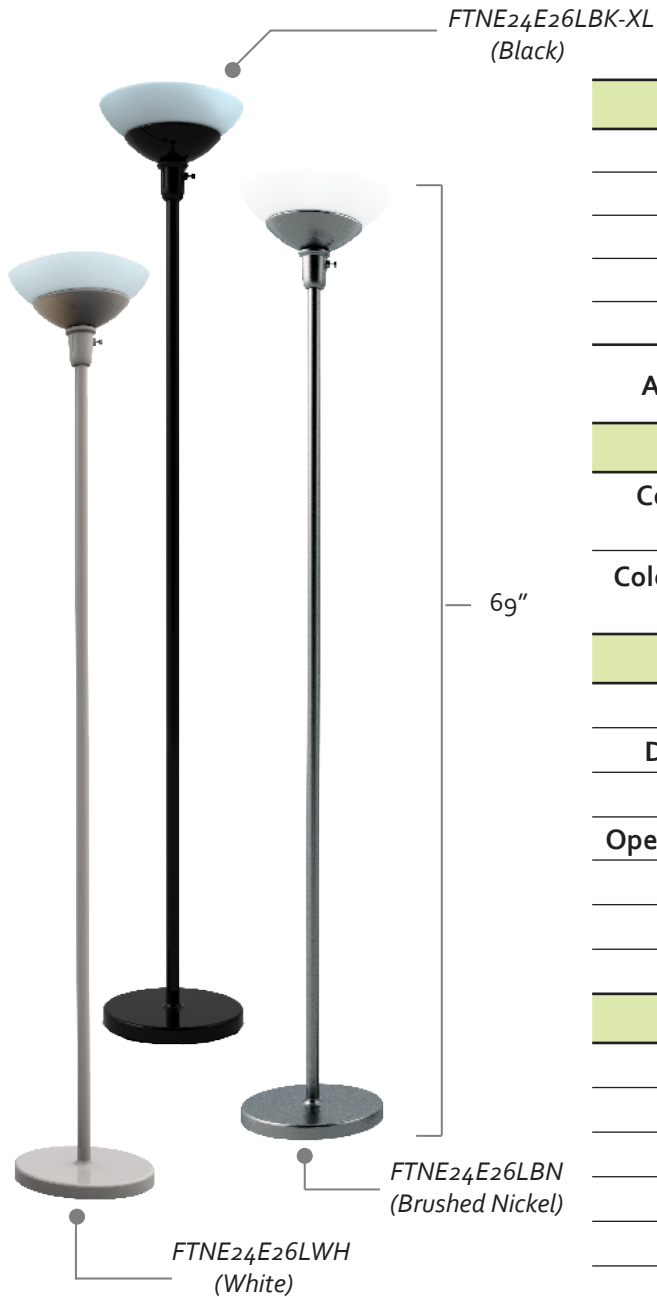

LED Torchiere Lamp

General	
Base Type	E26
Bulb Type	LED A Lamp
# of Bulbs	2
Total Lumens	2200 lm
Bulb Wattage	12W x 2
Available Finishes	Black, White, Brushed Nickel
Color	
Color Temperature (CCT)	2700K
Color Rendering Index (CRI)	> 90
Technical	
Dimmable	Yes
Dimmable Range	10% to 100%
Lifetime	25,000 Hrs
Operating Temperature	-4°F to 104°F
Environment	Dry locations only
Warranty	5 Years
Input Voltage	120V/60Hz
Physical Features	
Lamp Body	Metal
Lamp Shade	Glass
Lamp Base	Sturdy weighted base
Measurements	11" x 69"
Weight	14 lbs.
Assembly	No tools needed
Packaging	
Master Case	1 Pc.